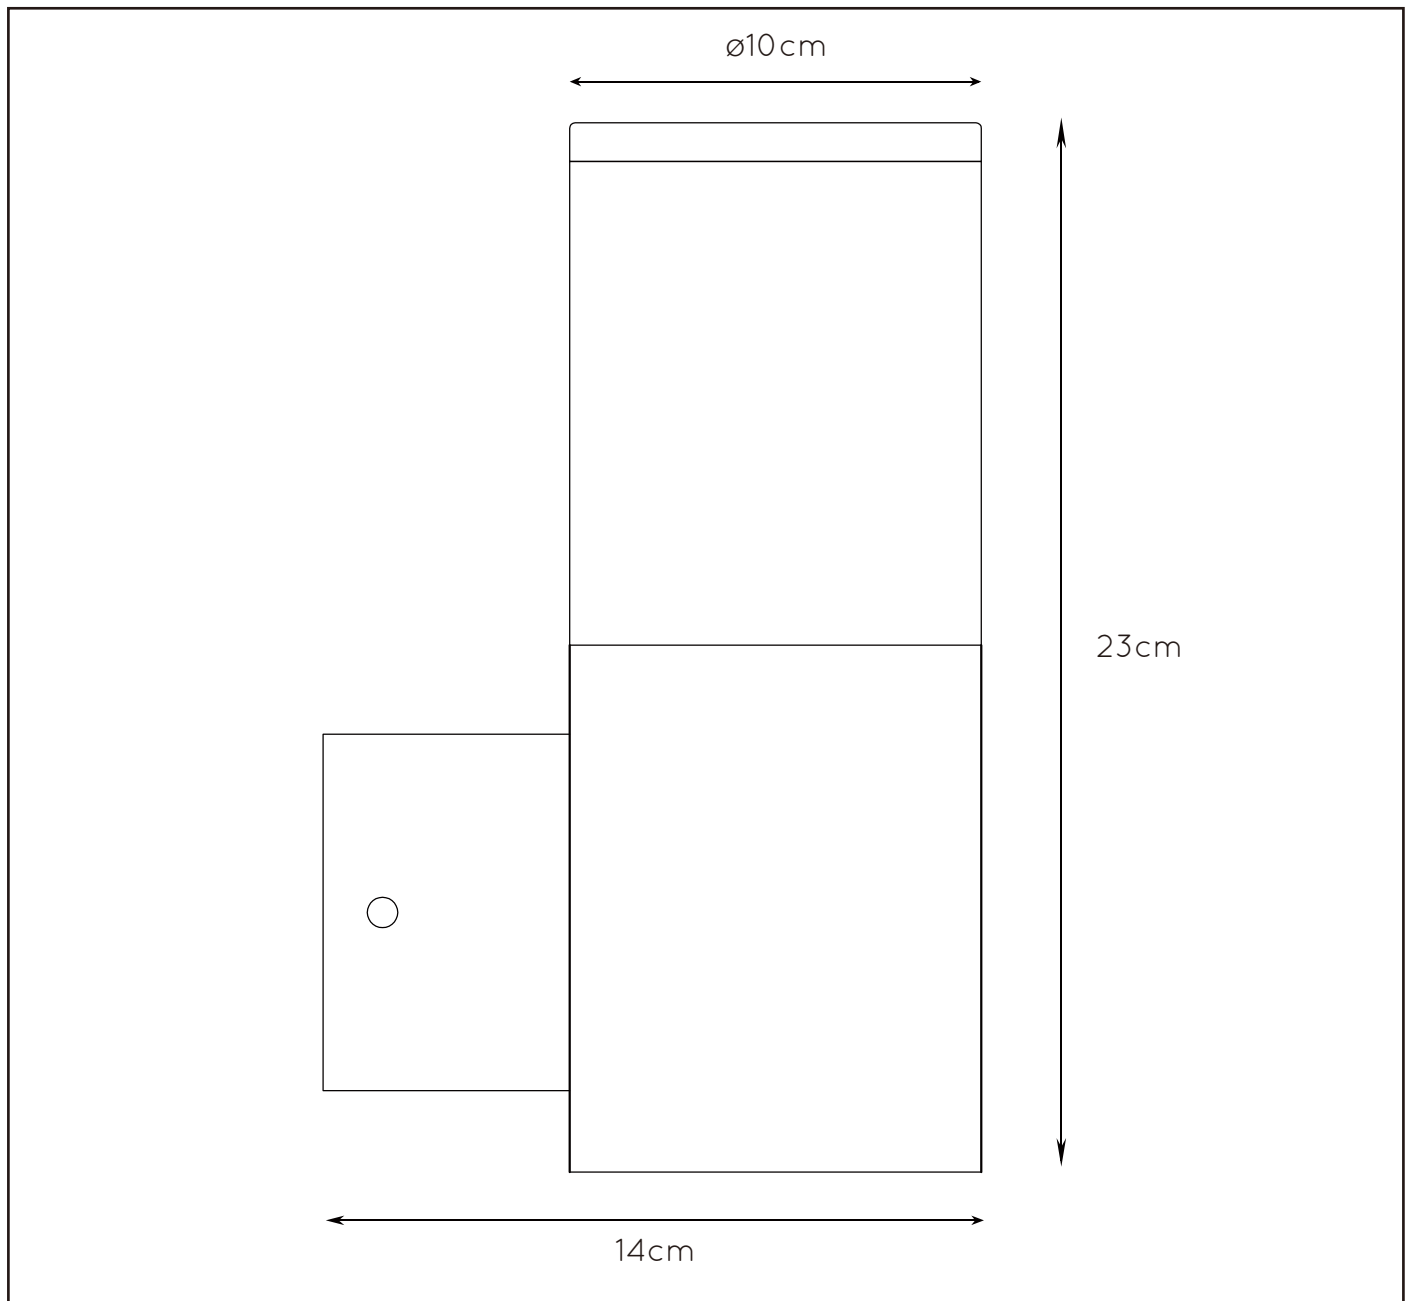

### General

**Dimensions LxWxH :** 14 cm x 10 cm x 23 cm  
**Height minimum :** 23 cm  
**Height maximum :** 23 cm  
**Dimensions shade LxWxH :** 10 cm x 10 cm x 12 cm  
**Main material :** Stainless Steel  
**Ceiling rose material :** -  
**Color :** Black / Silver  
**Style :** Modern  
**Shape :** Round  
**Weight :** 0,55kg  
**Warranty :** 2 years

### Product specifications

**Dimmable :** No  
**Light direction :** Downlight  
**Adjustable in height :** No  
**Directional :** Not Directional  
**Cable :** No  
**Cable length :** -  
**Sensor :** Without Sensor  
**Control :** Light Switch Control  
**IP-Class :** 44  
**Electric class :** 1  
**Light source including? :** No  
**Lamp socket :** E27  
**Light source number :** 1  
**Power requirements :** 220-240V~50Hz  
**Bulb type & maximum wattage :** MAX 40W

IP44

IP54

IP65

IP67

Explanation of IP numbers for degrees of protection, see safety instruction manual in the box.

For more specifications of this product please visit  
[www.lucide.com](http://www.lucide.com)

# FEDOR

Item number : 14899/01/30  
EAN code : 5411212144331

Item number : 14899/01/12  
EAN code : 5411212144324

For more specifications, dimensions please visit  
[www.lucide.com](http://www.lucide.com)